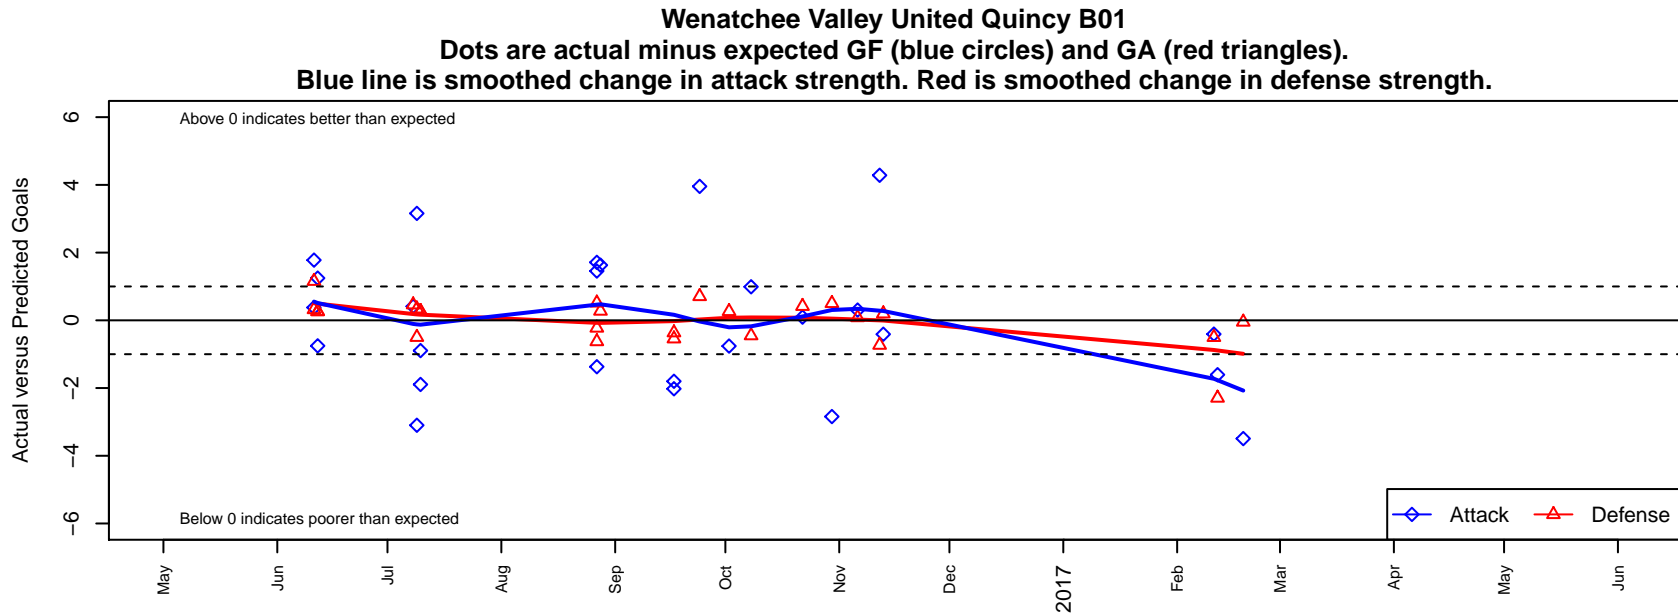

# Wenatchee Valley United Quincy B01

Wenatchee FC  
 Quincy, WA  
 B01 total strength=1431  
 attack=9.59 defense=8.29  
 fall league = PSPL Classic 2 U16

alt names used:  
 Quincy United B01  
 WV UNITED SOCCER CLUB Quincy United  
 UNITED SC Quincy United  
 WENATCHEE UNITED QUINCY UNITED 01 (v  
 Quincy United  
 UNITED QUINCY 01 (WA)

Venues played:  
 2016 Starfire Spring Classic BU16  
 2016 KCC BU16  
 2016 River City Challenge U15-U16 ('02-'01) I  
 2016 PSPL Classic 2 U16  
 2016 WA Cup HS Silver U16

**attack and defense variance (black dot)  
relative to other teams  
and top 10 in region**